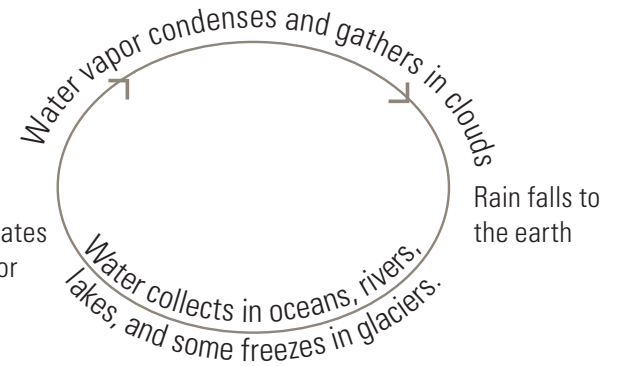

Fine Arts Center

COLORADO SPRINGS

2008, Oil on canvas

WATER CYCLE

Find it!

Glacial Rain by Julia Fernandez-Pol

Julia Fernandez-Pol was born in 1984. She is one of the youngest artists to have work in this museum's collection. She created this abstract painting after visiting a glacier off the coast of Argentina. Some people look at this painting and think that the large circle represents the water cycle.

Do you see another story? _____

Look carefully at the painting and see what tools besides brushes the artist might have used? _____

At home

Create abstract art about another science cycle, like the life cycle of a butterfly!